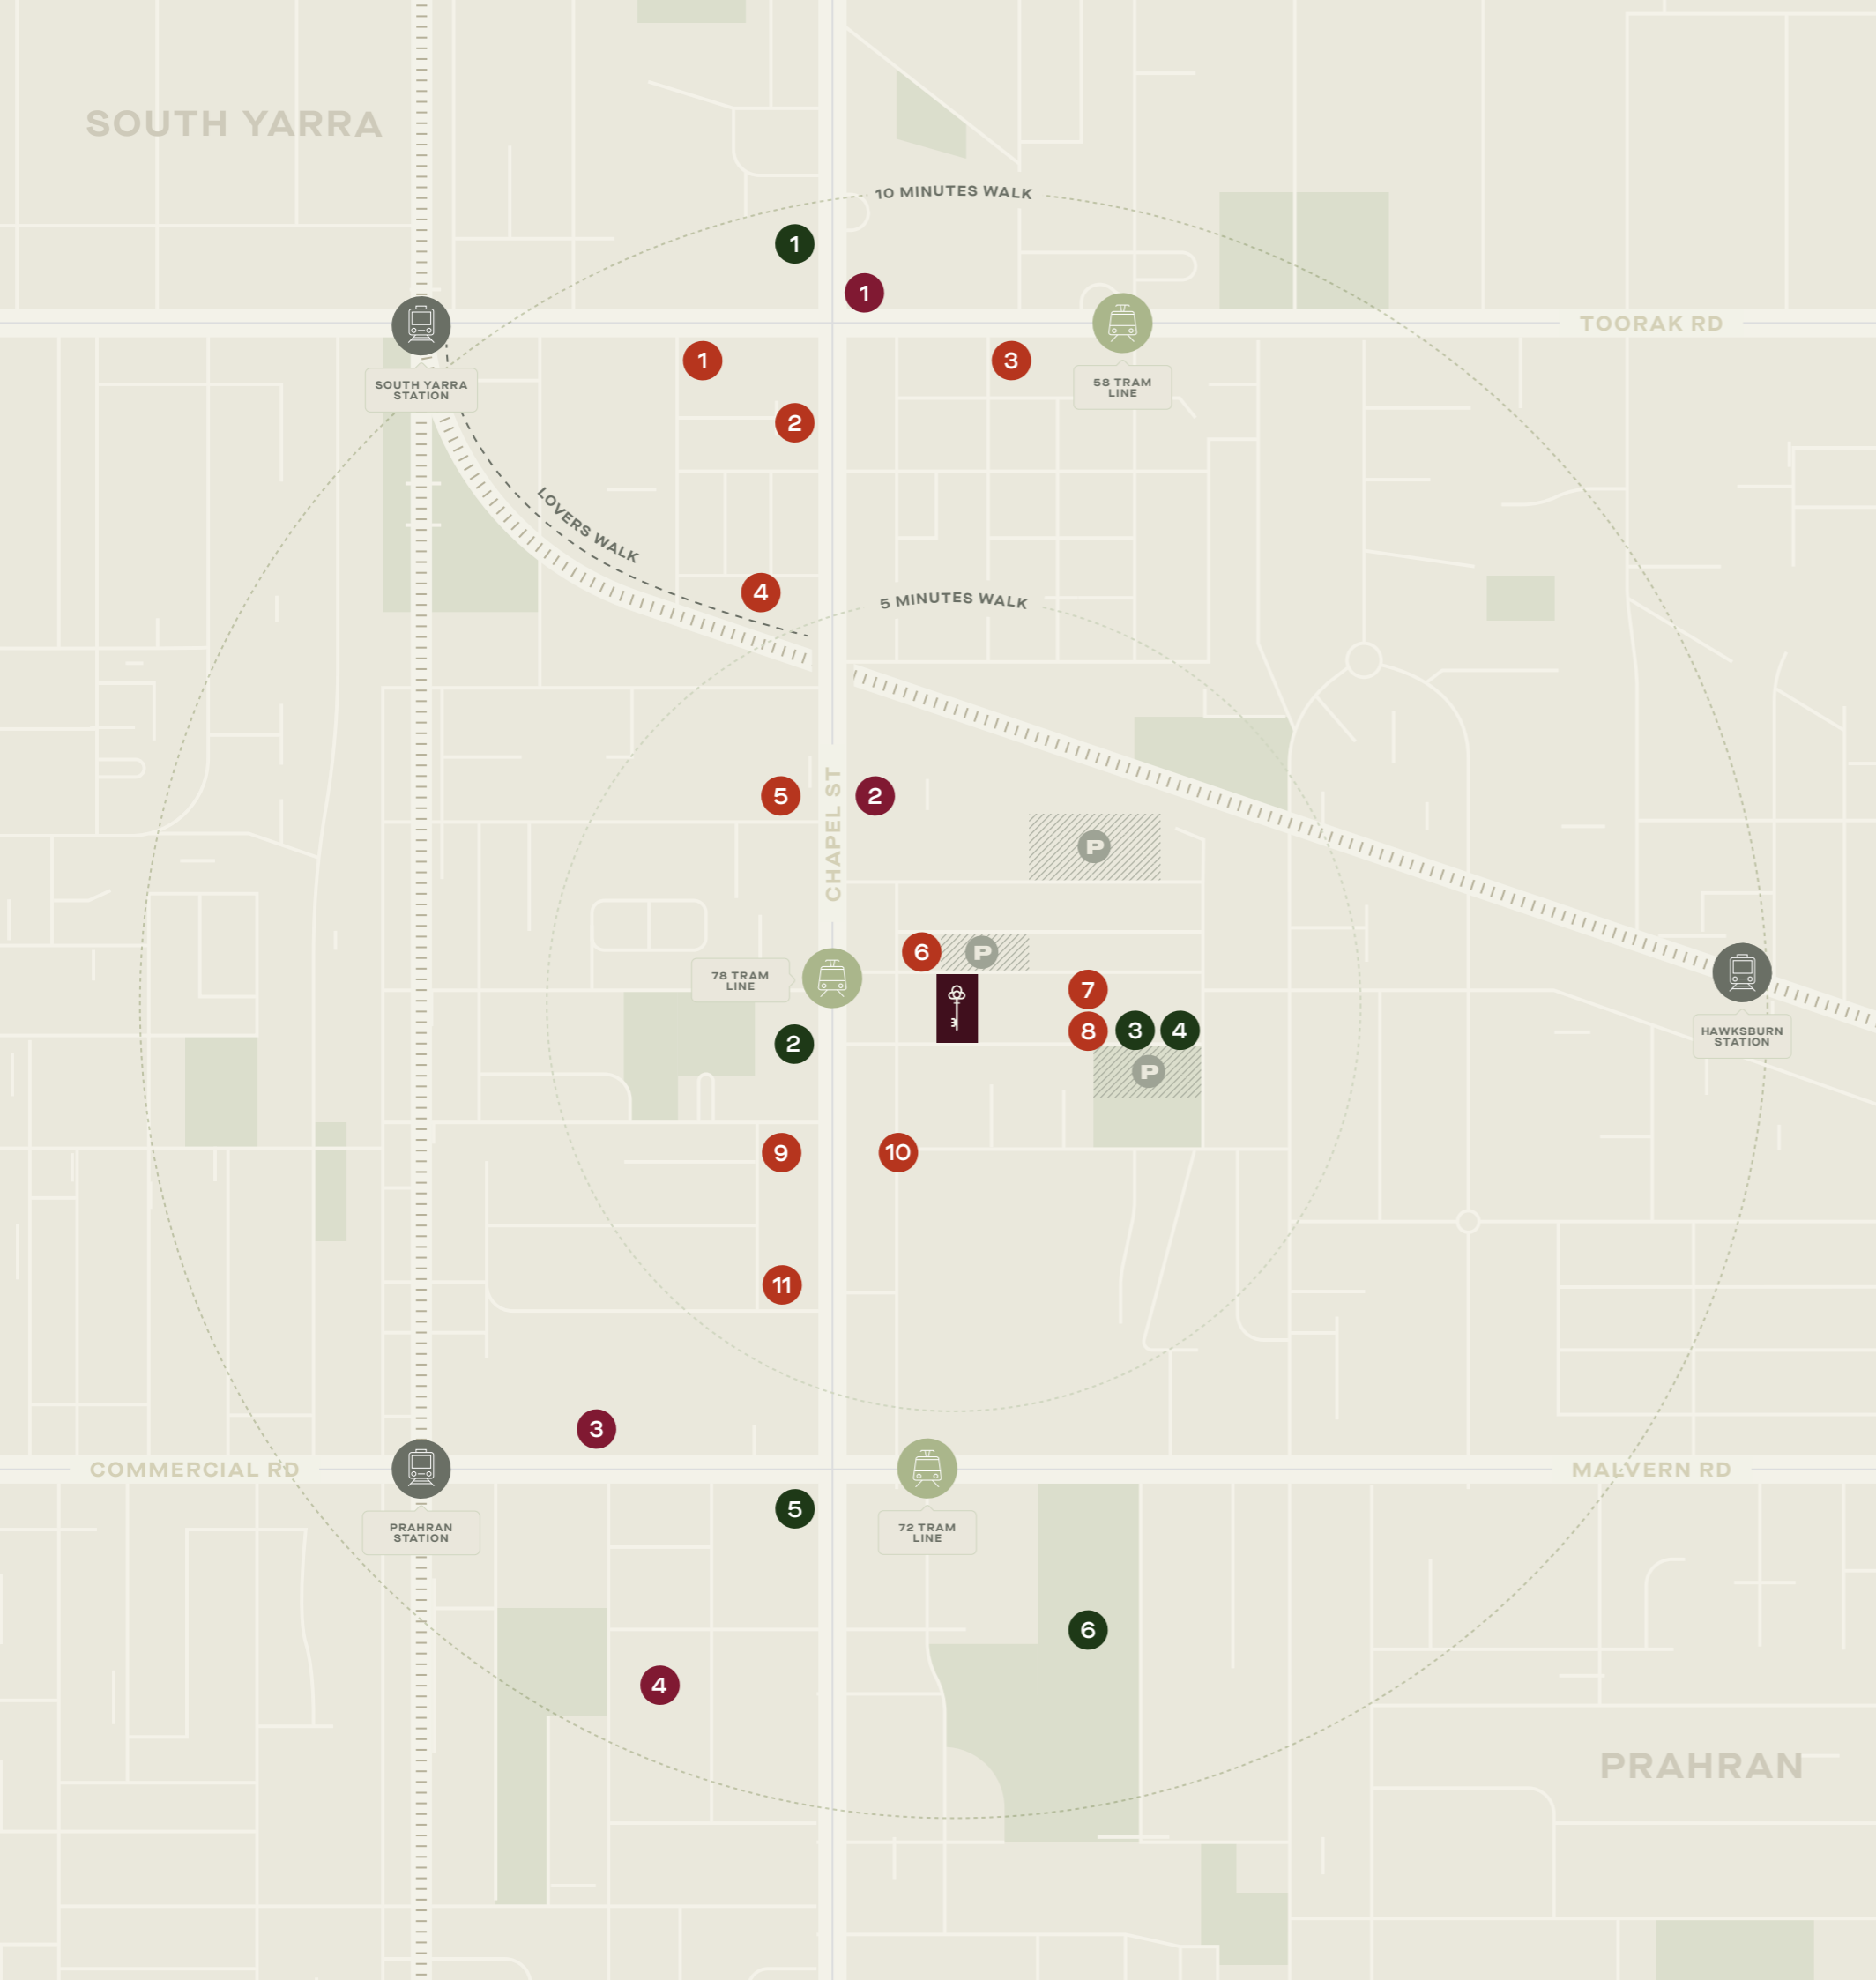

SOUTH YARRA

Convenience reigns supreme

Located in the heart of South Yarra, Reine is central to numerous amenity. An abundance of Melbourne's best cafes, restaurants, and bars are all within a short stroll.

Food & Beverage

1. Graze on Toorak Bar
2. Caffè e Cucina
3. Norman
4. Thirty Eight Chairs
5. Rustica Sourdough
6. Leonards House of Love
7. Head in the Cloud Coffee
8. The Peacock on Ellis
9. Boy
10. Temperance Hotel
11. Abacus Bar & Kitchen

Wellness

1. 1R South Yarra
2. FS8 South Yarra
3. GRIPT South Yarra
4. Bodhi and Ride
5. Kaya
6. Prahran Pool

Landmarks

1. The Como Centre
2. The Jam Factory
3. Prahran Market
4. Prahran Square